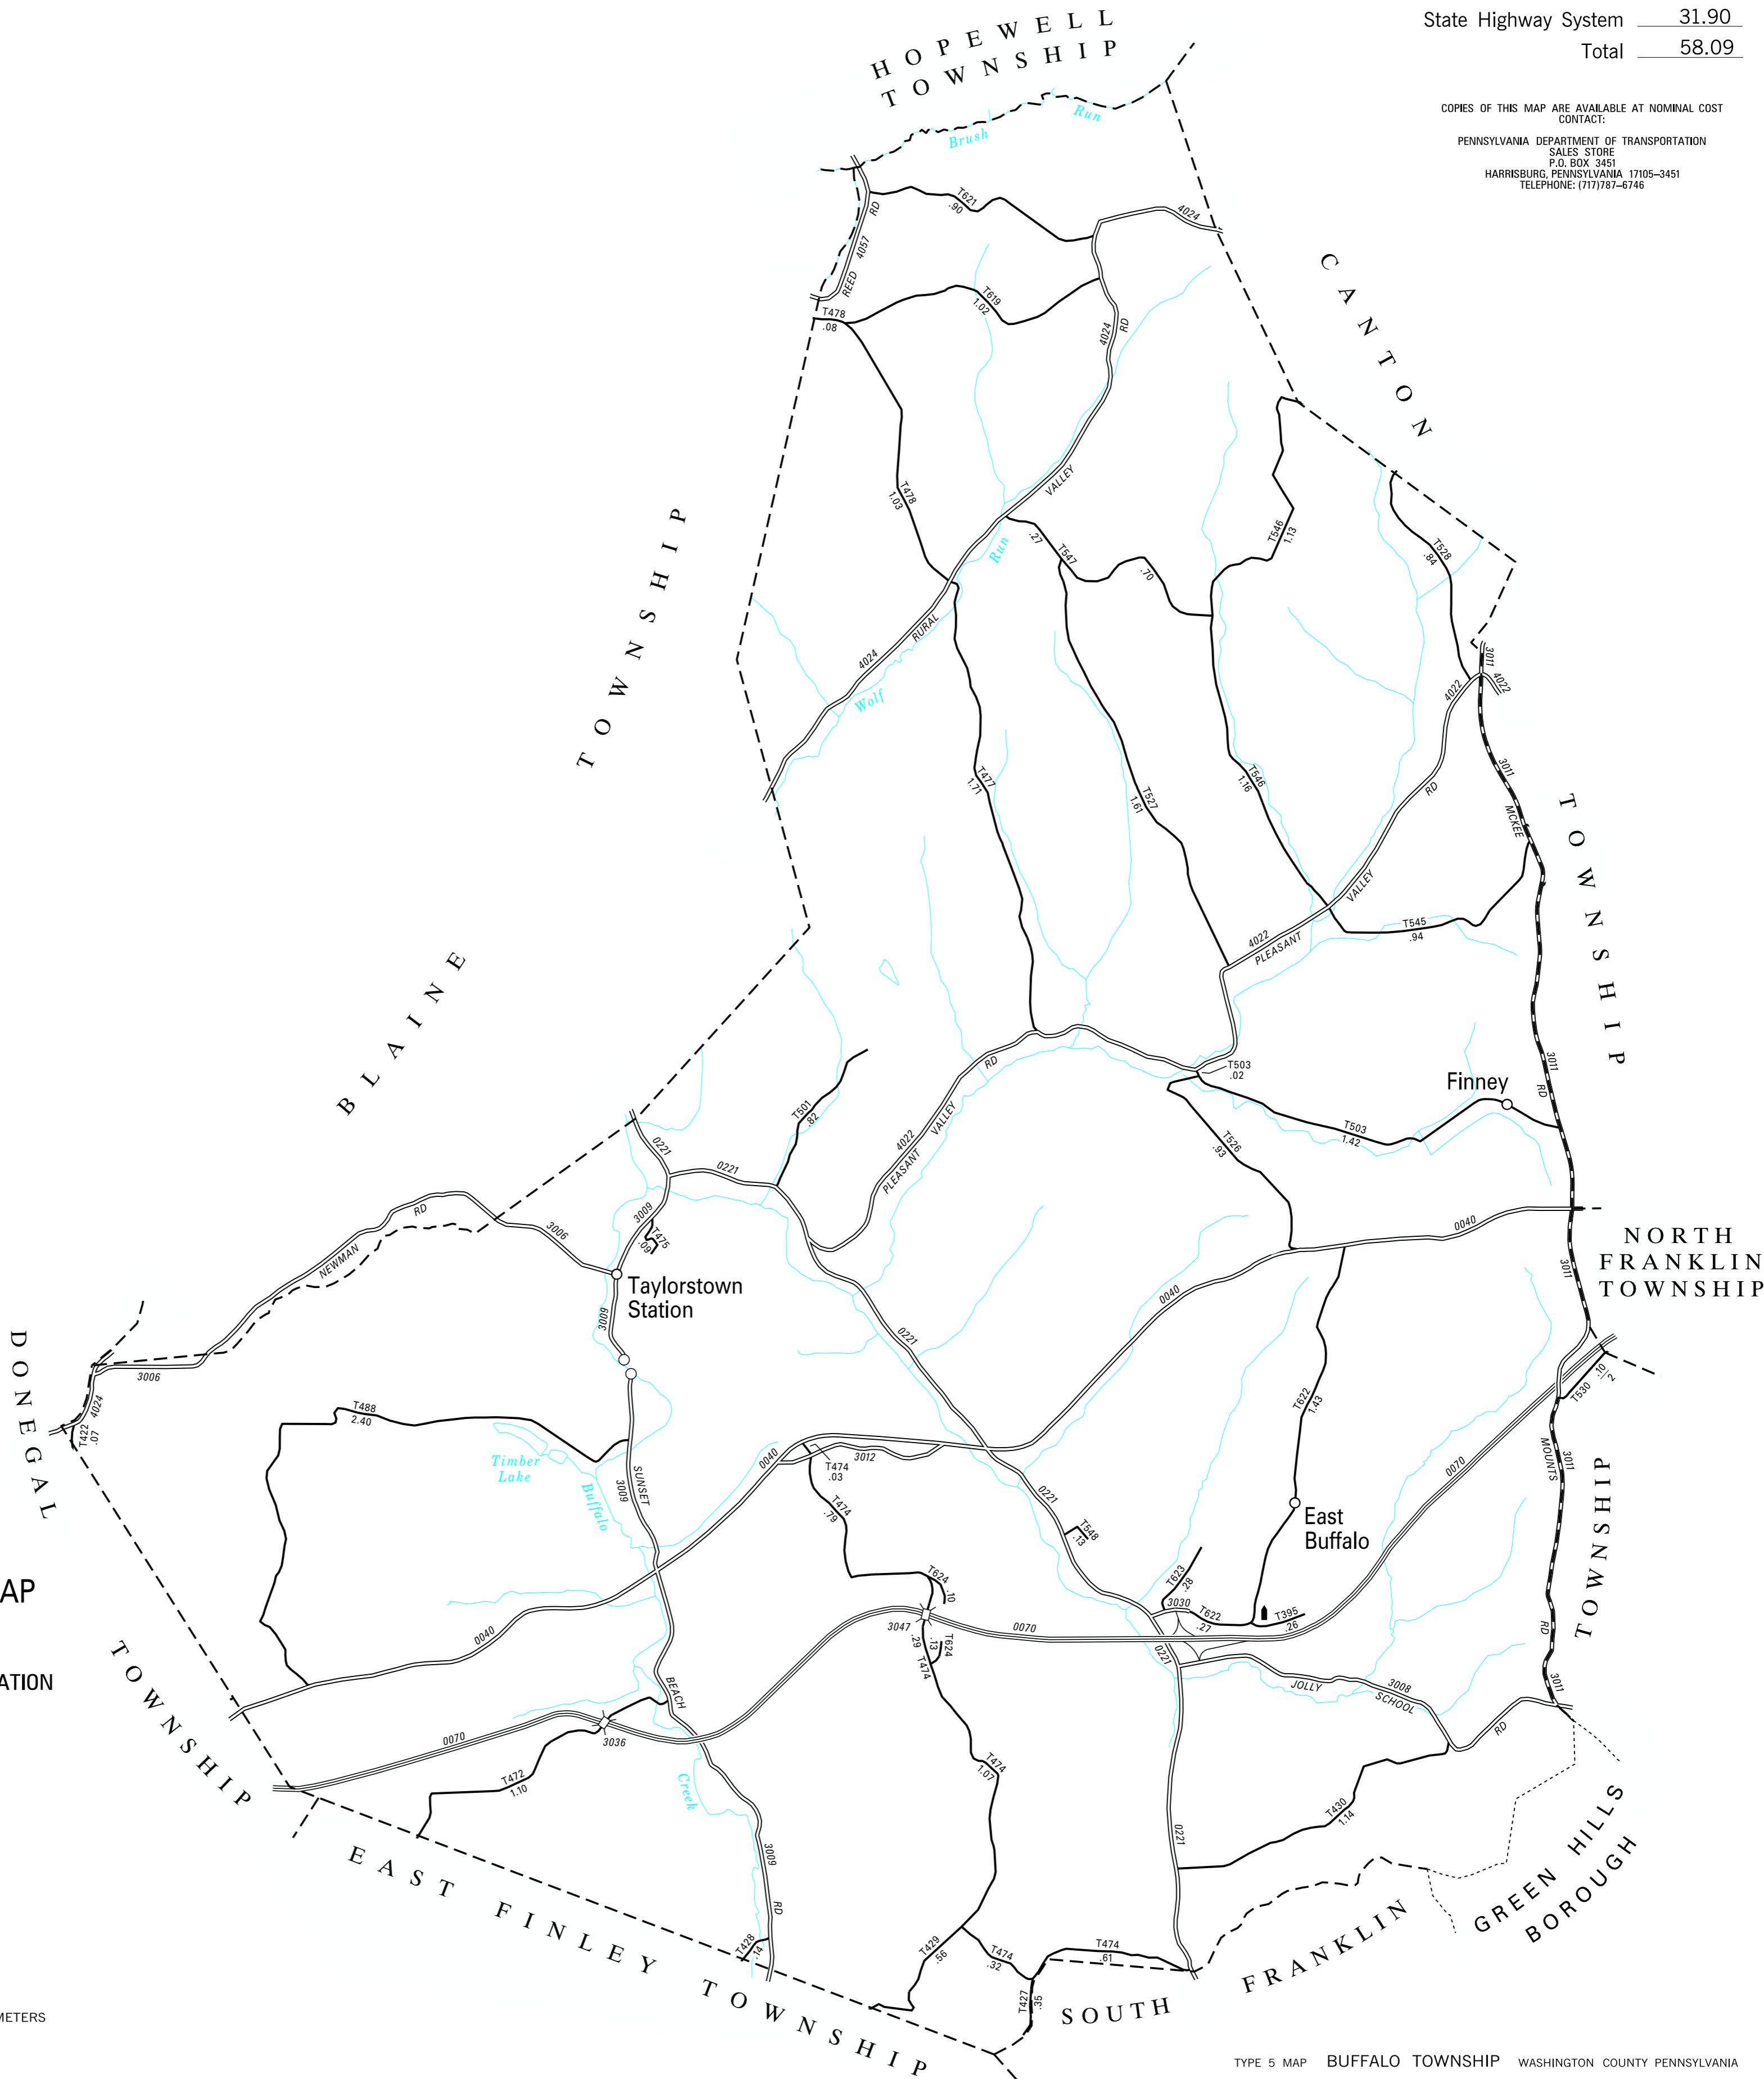

- 395 BUFFALO CENTER LA
- 422 GASHEL RD
- 427 KINDER RD
- 428 HAWTHORN RD
- 429 MCCREERY RD
- 430 MOUNTS VALLEY RD
- 472 MCCLELLAND RD
- 474 HIGHLAND RIDGE RD
- 475 CROTHERS STATION RD
- 477 CLARKE RD
- 478 CARLISLE RD
- 488 TIMBER LAKE RD
- 501 WIGINGTON RD
- 503 BOONE RD
- 526 COFFEYS CROSSING RD
- 527 KELLY RD
- 528 HAINES RD
- 530 MOORE RD
- 545 GORBY RD
- 546 REESE RD
- 547 ASHMORE RD
- 548 WABEL DR
- 619 HATHAWAY RD
- 621 FOSTER RD
- 622 BUFFALO CHURCH RD
- 623 KAREN DR
- 624 GROUSE HUNTER LA

TOTAL MILES	
Township Road System	26.19
State Highway System	31.90
Total	58.09

COPIES OF THIS MAP ARE AVAILABLE AT NOMINAL COST
CONTACT:
PENNSYLVANIA DEPARTMENT OF TRANSPORTATION
SALES STORE
P.O. BOX 3451
HARRISBURG, PENNSYLVANIA 17105-3451
TELEPHONE: (717) 787-8746

**BUFFALO
SECOND CLASS TOWNSHIP MAP
WASHINGTON COUNTY**

PREPARED BY THE
PENNSYLVANIA DEPARTMENT OF TRANSPORTATION
BUREAU OF PLANNING AND RESEARCH
GEOGRAPHIC INFORMATION DIVISION
IN COOPERATION WITH THE
U.S. DEPARTMENT OF TRANSPORTATION
FEDERAL HIGHWAY ADMINISTRATION
MUNICIPAL CODE 62 203
THIS MAP IS PUBLISHED AS A SUPPLEMENTAL
DOCUMENTATION OF LIQUID FUELS TAX FUND MILEAGES
REVISED PER FORM 990 DATED 9-3-19

(CREATED BY RPL 10-11-02) (REVISED 1-6-20)

TYPE 5 MAP BUFFALO TOWNSHIP WASHINGTON COUNTY PENNSYLVANIA