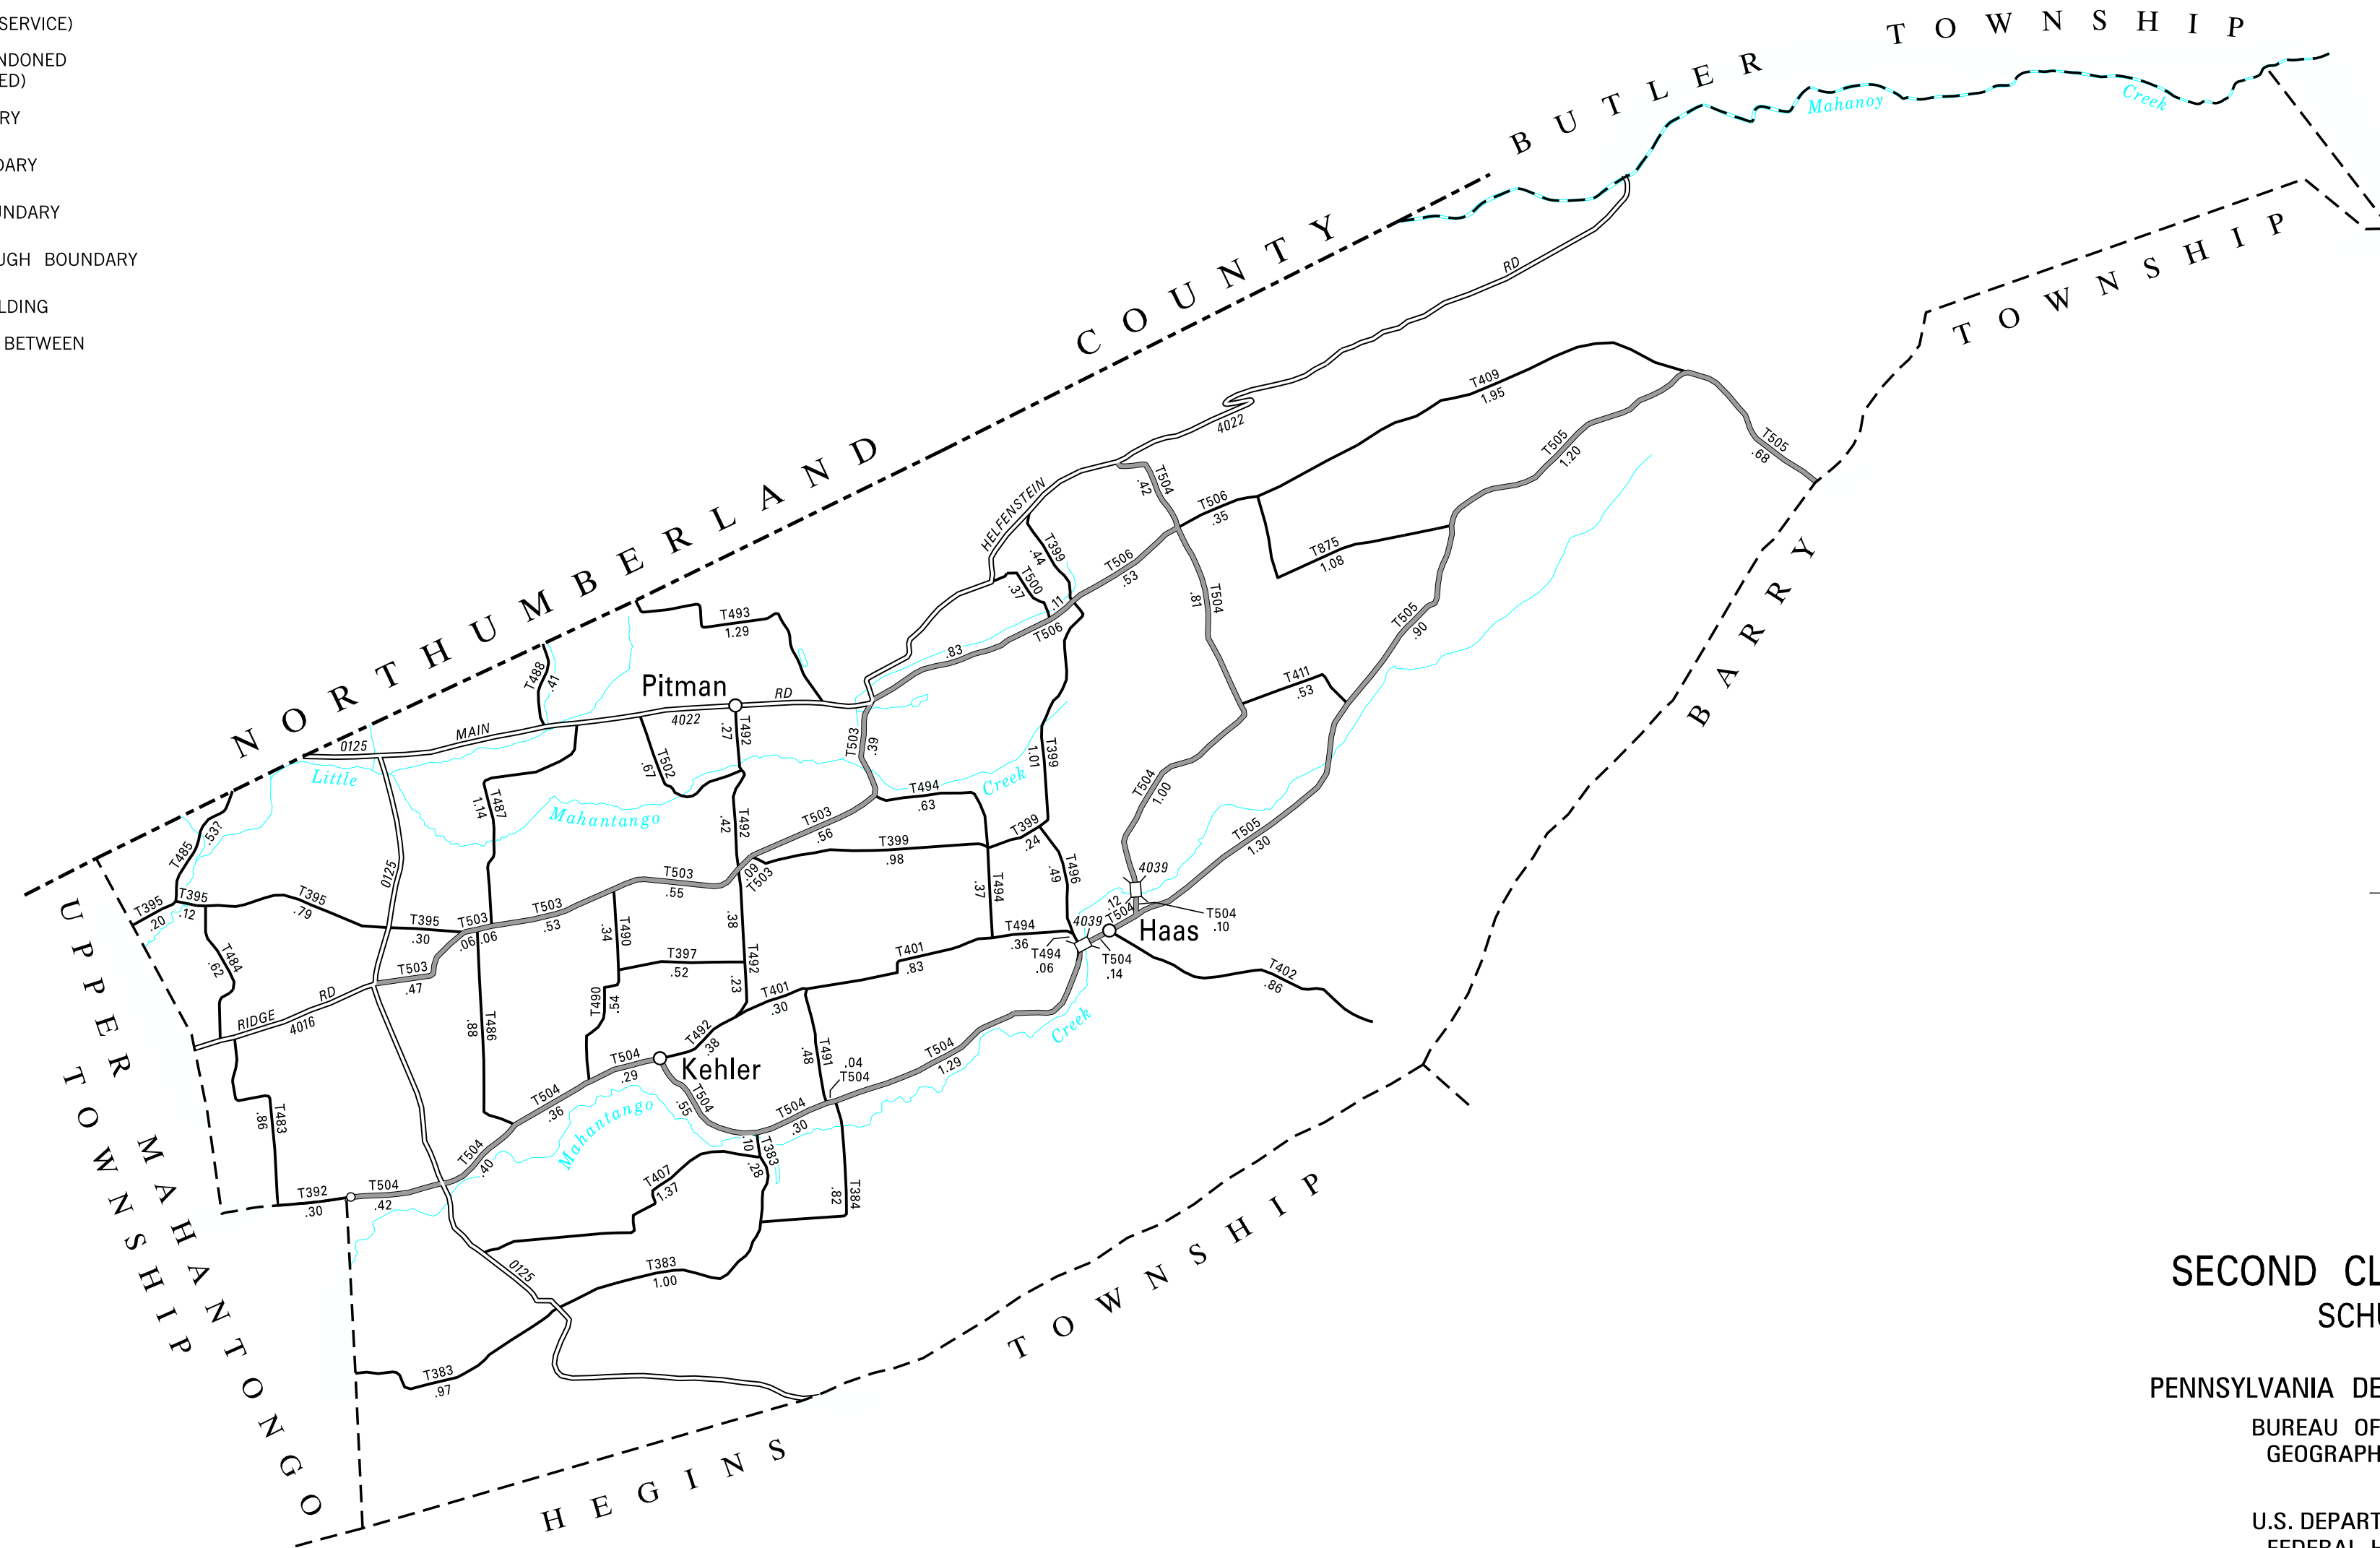

LEGEND

-  LIMITED ACCESS HIGHWAY
-  STATE ROUTE AND NUMBER
-  STATE MAINTAINED BRIDGE ON TOWNSHIP ROAD
-  TOWNSHIP ROAD, NUMBER AND SEGMENT LENGTH IN MILES
-  IMPASSABLE TOWNSHIP ROAD
-  TURNBACK TOWNSHIP ROAD
-  OTHER ROAD
-  RAILROAD (IN SERVICE)
-  RAILROAD ABANDONED (TRACK RETAINED)
-  STATE BOUNDARY
-  COUNTY BOUNDARY
-  TOWNSHIP BOUNDARY
-  CITY OR BOROUGH BOUNDARY
-  MUNICIPAL BUILDING
-  SPLIT MILEAGE BETWEEN MUNICIPALITIES

TOTAL MILES	
Township Road System	41.72*
State Highway System	11.69
Total	53.41

* Includes ACT 32 Turnback Mileage of 14.50

- 383 WALNUT HOLLOW RD
- 384 BRIAR RD
- 392 BENSINGER RD
- 395 TANNENBAUM RD
- 397 HICKORY RD
- 399 RANCH RD
- 401 GROVE RD
- 402 MAPLE RD
- 407 SCENIC RD
- 409 BULL RD
- 411 SNYDER RD
- 483 SOUTH RD
- 484 NORTH RD
- 485 CEMETERY RD
- 486 FAIRVIEW RD
- 487 MEADOW CREEK RD
- 488 SHORT RD
- 490 SMITH RD
- 491 HILLTOP RD
- 492 PITMAN RD
- 493 COUNTY LINE RD
- 494 MILL HILL RD
- 496 JUNK RD
- 500 HUNTER RD
- 502 DELL RD
- 503 RIDGE RD
- 504 CREEK RD
- 505 TAYLORSVILLE MTN RD
- 506 ZION CHURCH RD
- 875 KETTLE RD

**ELDRED
SECOND CLASS TOWNSHIP MAP
SCHUYLKILL COUNTY**

PREPARED BY THE
PENNSYLVANIA DEPARTMENT OF TRANSPORTATION
 BUREAU OF PLANNING AND RESEARCH
 GEOGRAPHIC INFORMATION DIVISION
 IN COOPERATION WITH THE
 U.S. DEPARTMENT OF TRANSPORTATION
 FEDERAL HIGHWAY ADMINISTRATION
 MUNICIPAL CODE 53 210
 THIS MAP IS PUBLISHED AS A SUPPLEMENTAL
 DOCUMENTATION OF LIQUID FUELS TAX FUND MILEAGES
 REVISED PER FORM 990 DATED 3-25-13

TYPE 5 MAP ELDRED TOWNSHIP SCHUYLKILL COUNTY PENNSYLVANIA