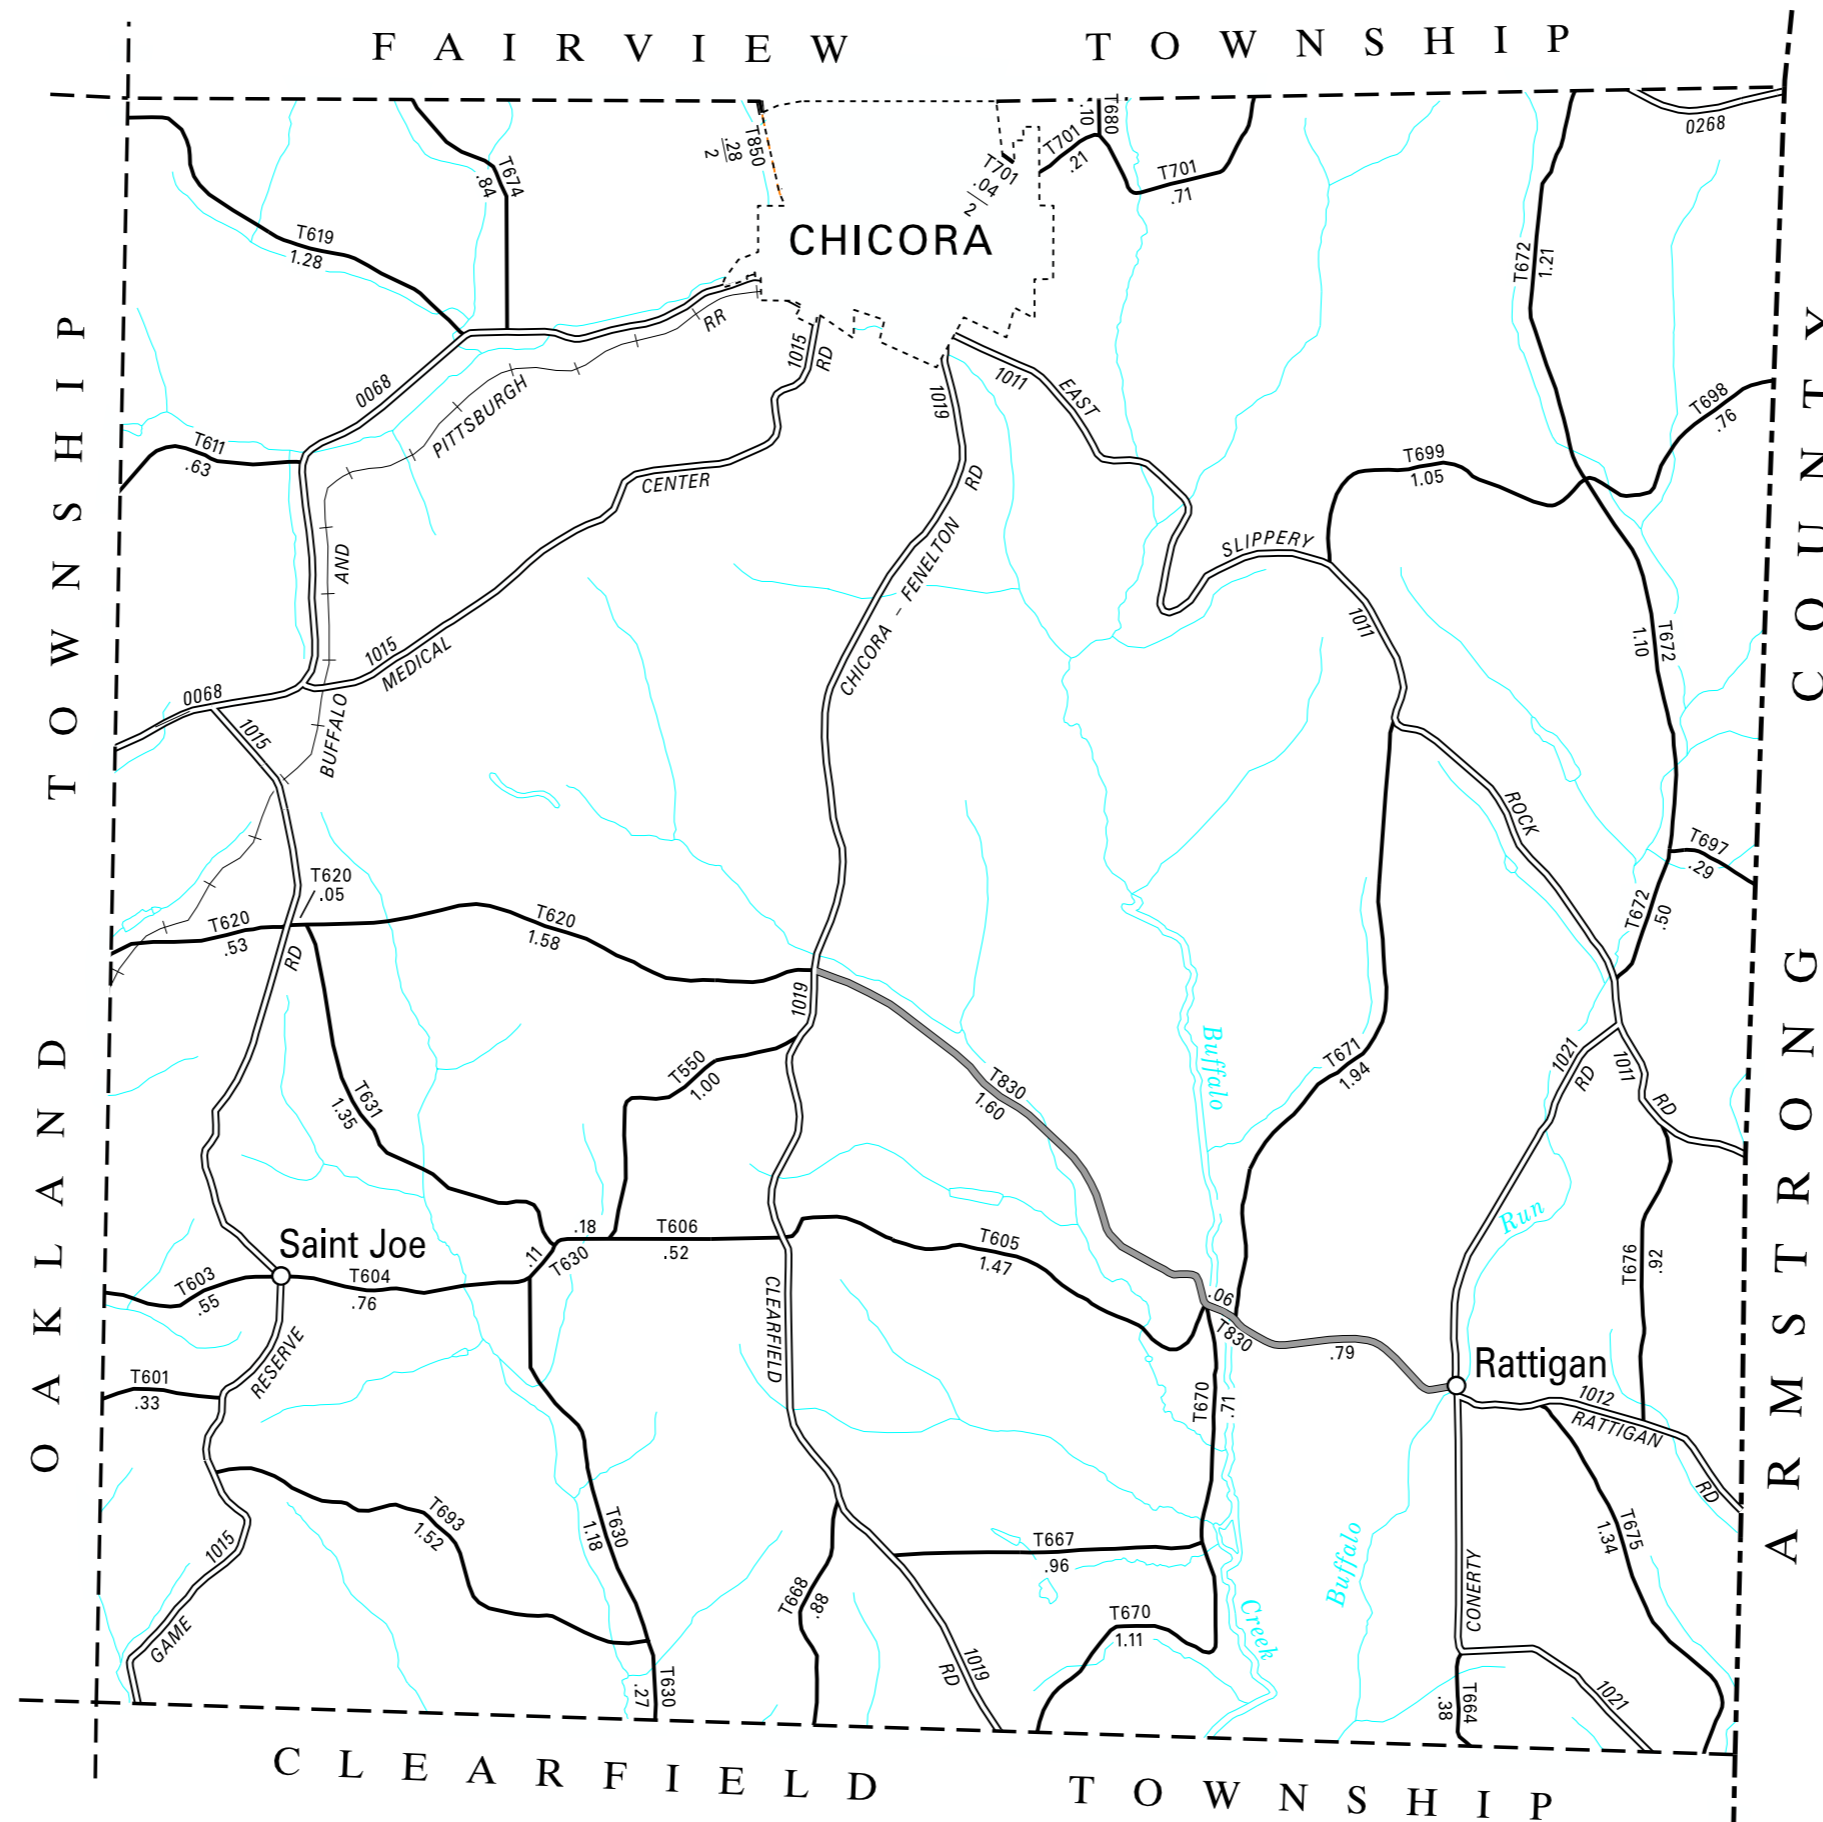

**LEGEND**

-  LIMITED ACCESS HIGHWAY
-  STATE ROUTE AND NUMBER
-  STATE MAINTAINED BRIDGE ON TOWNSHIP ROAD
-  TOWNSHIP ROAD, NUMBER AND SEGMENT LENGTH IN MILES
-  IMPASSABLE TOWNSHIP ROAD
-  TURNBACK TOWNSHIP ROAD
-  OTHER ROAD
-  RAILROAD (IN SERVICE)
-  RAILROAD ABANDONED (TRACK RETAINED)
-  STATE BOUNDARY
-  COUNTY BOUNDARY
-  TOWNSHIP BOUNDARY
-  CITY OR BOROUGH BOUNDARY
-  MUNICIPAL BUILDING
-  SPLIT MILEAGE BETWEEN MUNICIPALITIES

TOTAL MILES	
Township Road System	30.93*
State Highway System	21.13
Total	52.06

\* Includes ACT 32 Turnback Mileage of 2.59

- 550 GEIBEL RD
- 601 WELTER RD
- 603 SAINT JOE RD
- 604 LANDGRAF RD
- 605 HILDEBRAND RD
- 606 MCGARVEY RD
- 611 O'DONNELL RD
- 619 BISH RD
- 620 DANVILLE RD
- 630 DONALDSON RD
- 631 IMAN RD
- 664 IRWIN RD
- 667 DUFFY SCHOOL RD
- 668 BLATT RD
- 670 HICKEY BOTTM RD
- 671 RABBITT RD
- 672 TRIMBUR RD
- 674 CATALPA RD
- 675 TURNER RD
- 676 BLACK RD
- 680 HOLLY RD
- 693 ZOO RD
- 697 MILLER RD
- 698 KAMERER RD
- 699 GARINC RD
- 701 OAK RD
- 830 RATTIGAN RD
- 850 SLIPPERY ROCK ST

**DONEGAL  
SECOND CLASS TOWNSHIP MAP  
BUTLER COUNTY**

PREPARED BY THE  
**PENNSYLVANIA DEPARTMENT OF TRANSPORTATION**

**BUREAU OF PLANNING AND RESEARCH  
GEOGRAPHIC INFORMATION DIVISION**

IN COOPERATION WITH THE  
**U.S. DEPARTMENT OF TRANSPORTATION  
FEDERAL HIGHWAY ADMINISTRATION**

**MUNICIPAL CODE 10 213**

THIS MAP IS PUBLISHED AS A SUPPLEMENTAL  
DOCUMENTATION OF LIQUID FUELS TAX FUND MILEAGES  
REVISED PER FORM 990 DATED 11-30-17

TYPE 5 MAP DONEGAL TOWNSHIP BUTLER COUNTY PENNSYLVANIA