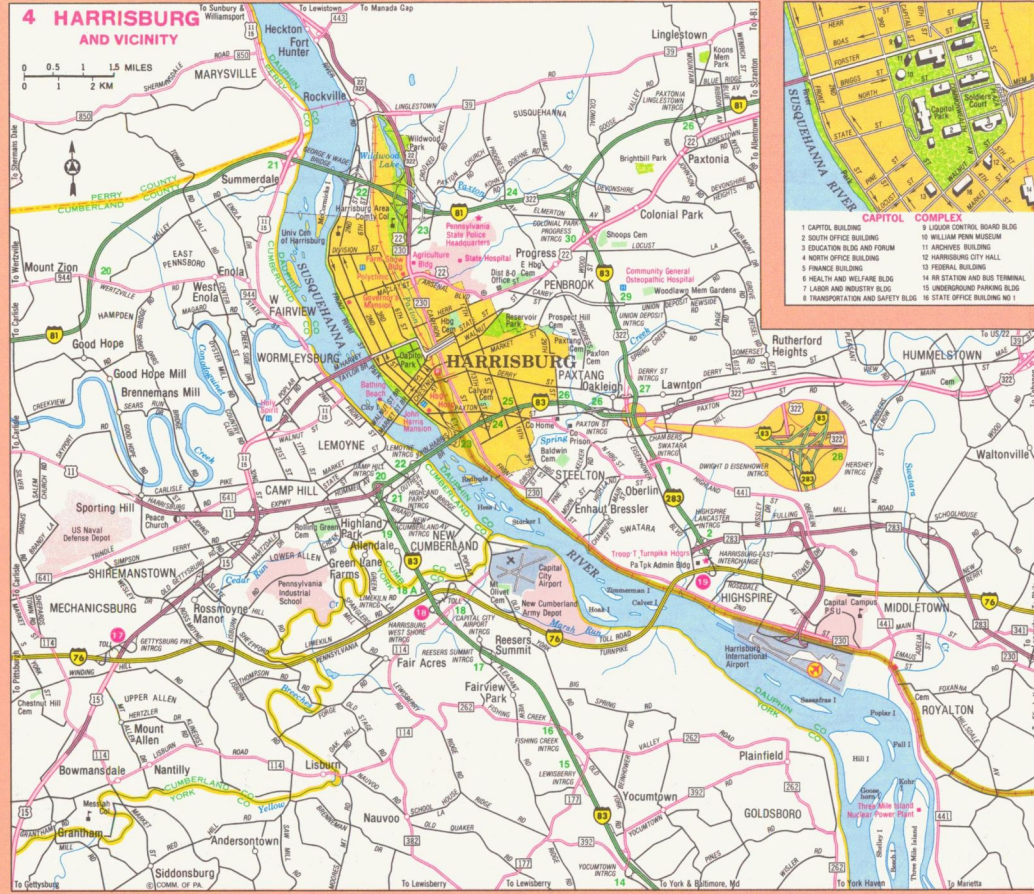

SELECTED PENNSYLVANIA COMMUNITIES

A community's name is printed in CAPITAL LETTERS. For DOT District Office ** Contact: Pennsylvania Department of Transportation, Free Office, Harrisburg, PA. State Police Station ** PA Turnpike State Police Station ** * - Refers to Emergency Numbers

A MESSAGE FROM THE GOVERNOR

Whether you are a traveling Pennsylvanian or a visitor from another state or nation, Jimmy and I want to take the opportunity to extend a warm and friendly welcome to you. We are proud of the many beautiful cities and towns, parks and landmarks, theaters and museums that Pennsylvania has to offer. We hope you will enjoy your visit and as for the people, wherever you travel in our state, remember: You've got a friend in Pennsylvania!

Dick Thornburgh
Governor

Q ... **R** ... **S** ... **T** ... **U** ... **V** ... **W** ... **X** ... **Y** ... **Z**

You've got a friend in Pennsylvania

OFFICIAL TRANSPORTATION MAP
issued free
courtesy
PENNSYLVANIA
DEPARTMENT OF TRANSPORTATION
Thomas D. Larson, P.E.
Secretary of Transportation