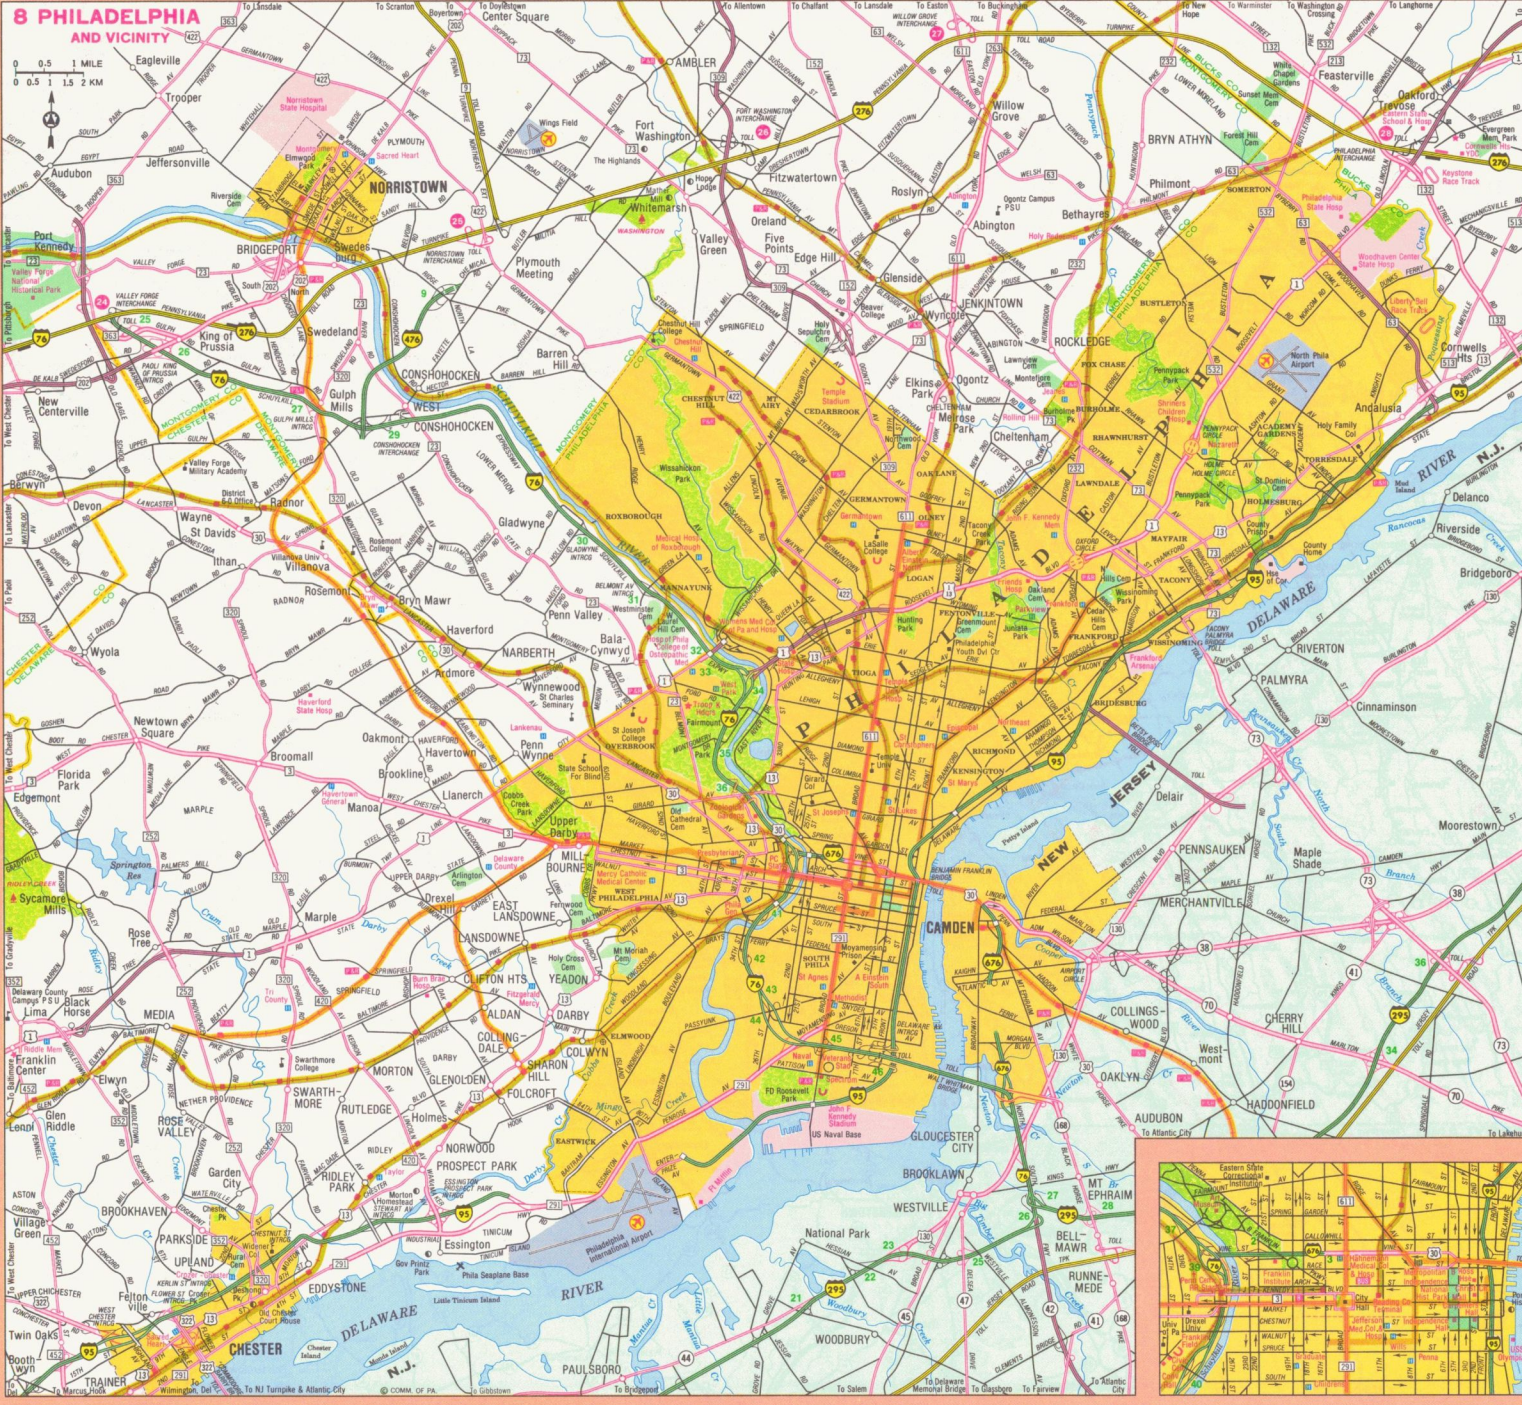

SELECTED PENNSYLVANIA COMMUNITIES

A community's name is printed in CAPITAL LETTERS. For DOT District Office ** Contact: Pennsylvania Department of Transportation, Free Office, Harrisburg, PA. State Police Station ** PA Turnpike State Police Station ** * - Refers to Emergency Numbers

A MESSAGE FROM THE GOVERNOR

Whether you are a traveling Pennsylvanian or a visitor from another state or nation, Jimmy and I want to take the opportunity to extend a warm and friendly welcome to you. We are proud of the many beautiful cities and towns, parks and landmarks, theaters and museums that Pennsylvania has to offer. We hope you will enjoy your visit and as for the people, wherever you travel in our state, remember: You've got a friend in Pennsylvania!

Dick Thornburgh
Governor

Q ... **R** ... **S** ... **T** ... **U** ... **V** ... **W** ... **X** ... **Y** ... **Z**

You've got a friend in Pennsylvania

OFFICIAL TRANSPORTATION MAP
issued free
courtesy
PENNSYLVANIA
DEPARTMENT OF TRANSPORTATION
Thomas D. Larson, P.E.
Secretary of Transportation