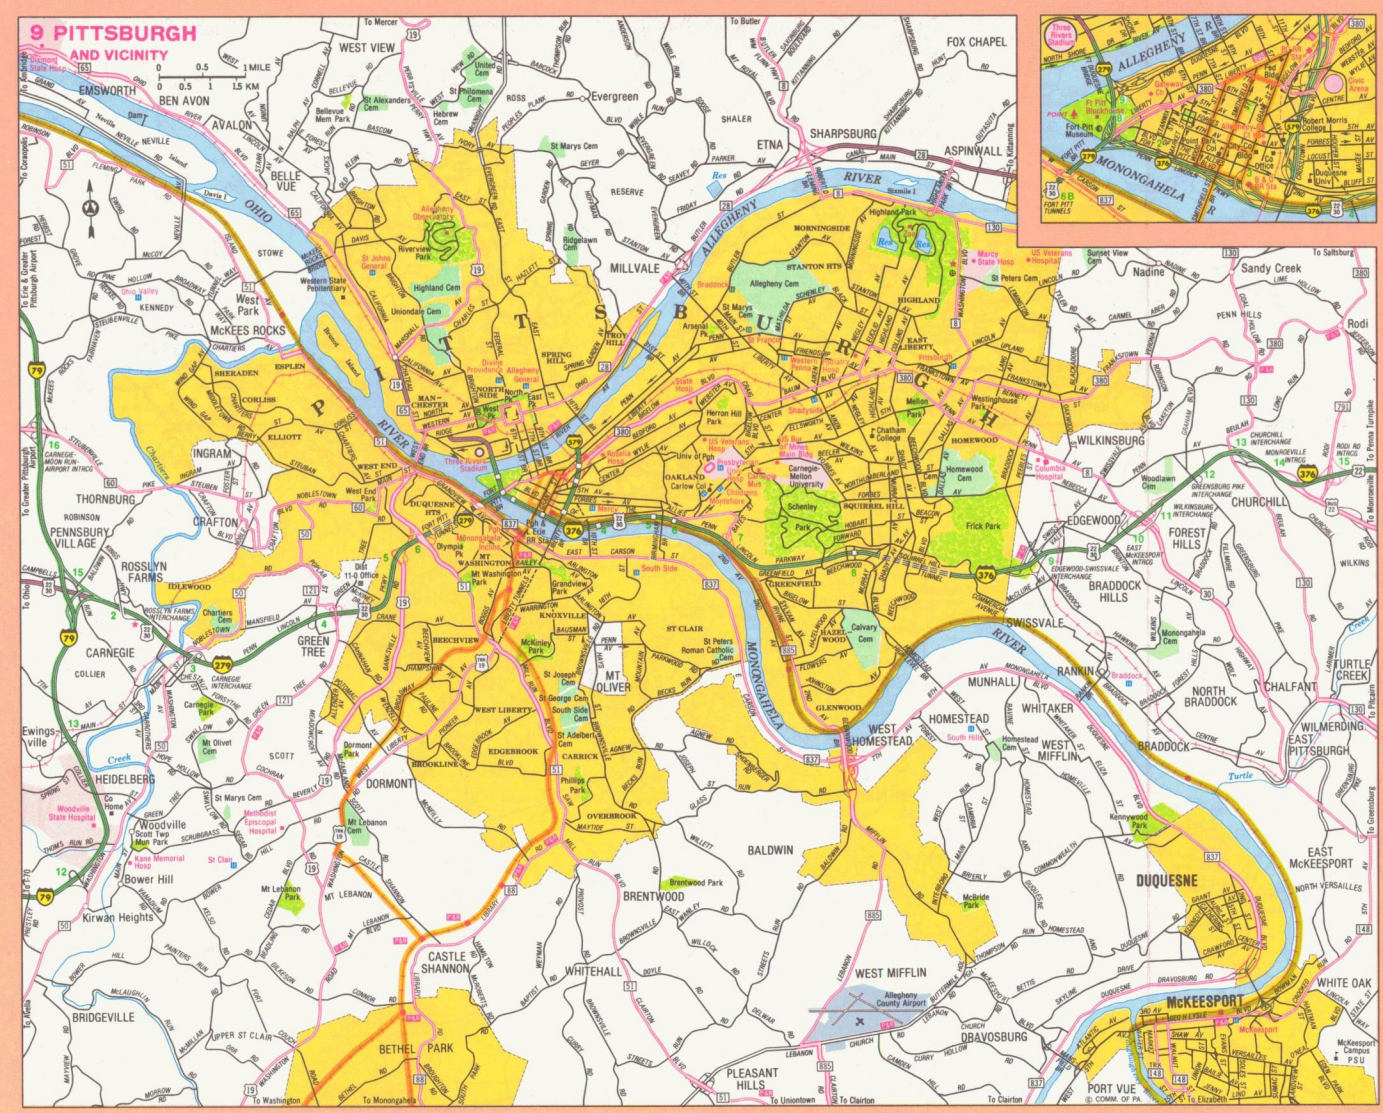

SELECTED PENNSYLVANIA COMMUNITIES

A community's name is printed in CAPITAL LETTERS. For DOT District Office ** Contact: Pennsylvania Department of Transportation, Free Office, Harrisburg, PA. State Police Station ** PA Turnpike State Police Station ** * - Refers to Emergency Numbers

A MESSAGE FROM THE GOVERNOR

Whether you are a traveling Pennsylvanian or a visitor from another state or nation, Jimmy and I want to take the opportunity to extend a warm and friendly welcome to you. We are proud of the many beautiful cities and towns, parks and landmarks, theaters and museums that Pennsylvania has to offer. We hope you will enjoy your visit and as for the people, wherever you travel in our state, remember: You've got a friend in Pennsylvania!

Dick Thornburgh
Governor

Q ... **R** ... **S** ... **T** ... **U** ... **V** ... **W** ... **X** ... **Y** ... **Z**

You've got a friend in Pennsylvania

OFFICIAL TRANSPORTATION MAP
issued free
courtesy
PENNSYLVANIA
DEPARTMENT OF TRANSPORTATION
Thomas D. Larson, P.E.
Secretary of Transportation