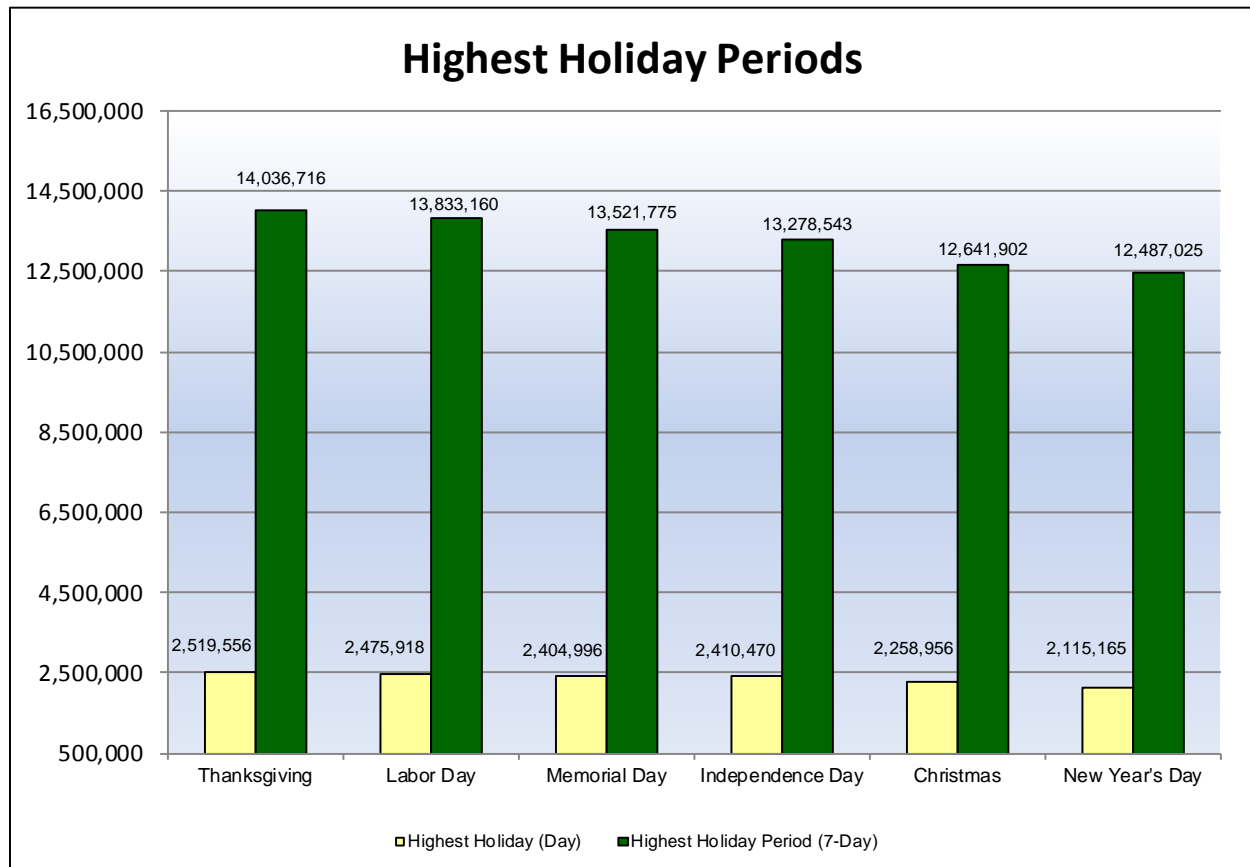

Heaviest Holiday Travel Periods: 2017

The 95 permanent sites, which are the total number of sites with a minimum of six months of data, were used to calculate the holidays having the highest seven-day periods of traffic. The highest seven-day holiday periods and the highest day within the seven-day holiday period (total traffic at all permanent site stations) are shown on the chart below:

The chart indicates that Thanksgiving had the highest seven-day holiday period in 2017 with a total volume of 14,036,716. Labor Day ranked second (13,833,160) followed by Memorial Day (13,521,775) and Independence Day (13,278,543). Christmas and New Year's Day ranked fifth (12,641,902) and sixth (12,487,025) respectively.

The highest day during a seven-day holiday period in 2017 was the Wednesday before Thanksgiving (November 22, 2017), which had a volume of 2,519,556. The second highest day was the Friday before Labor Day (September 1, 2017), which had a volume of 2,475,918. The Friday before Independence Day (June 30, 2017), ranked third with 2,410,470, while the Friday before Memorial Day (May 26, 2017), ranked fourth with 2,404,996. The Friday before Christmas Day (December 22, 2017) ranked fifth with 2,258,956, while the Wednesday before New Year's Day (December 28, 2016) ranked sixth with 2,115,165.