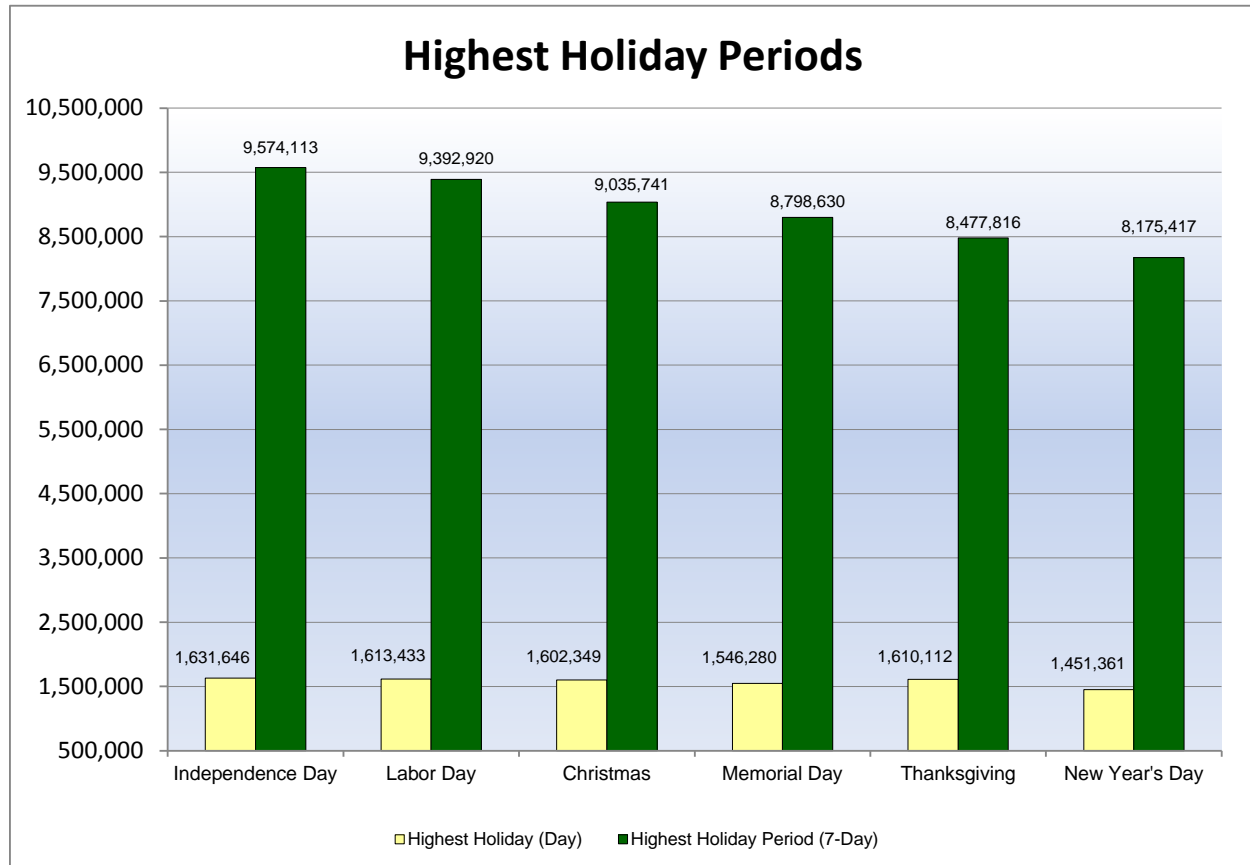

Heaviest Holiday Travel Periods: 2014

The 75 permanent sites, which are the total number of sites with a minimum of six months of data, were used to calculate the holidays having the highest seven-day periods of traffic. The highest seven-day holiday periods and the highest day within the seven-day holiday period (total traffic at all permanent site stations) are shown on the chart below:

The chart indicates that Independence Day had the highest seven-day holiday period in 2014 with a total volume of 9,574,113. Labor Day ranked second (9,392,920) followed by Christmas (9,035,741) and Memorial Day (8,798,630). Thanksgiving and New Year's Day ranked fifth (8,477,816) and sixth (8,175,417) respectively.

The highest day during a seven-day holiday period in 2014 was the Thursday before Independence Day (July 3, 2014), which had a volume of 1,631,646. The second highest day was the Friday before Labor Day (August 29, 2014), which had a volume of 1,613,433. The Tuesday before Thanksgiving Day (November 25, 2014), ranked third with 1,610,112, while the Tuesday before Christmas Day (December 23, 2014), ranked fourth with 1,602,349. The Friday before Memorial Day (May 23, 2014) ranked fifth with 1,546,280, while the Saturday before New Year's Day (December 27, 2014) ranked sixth with 1,451,361.